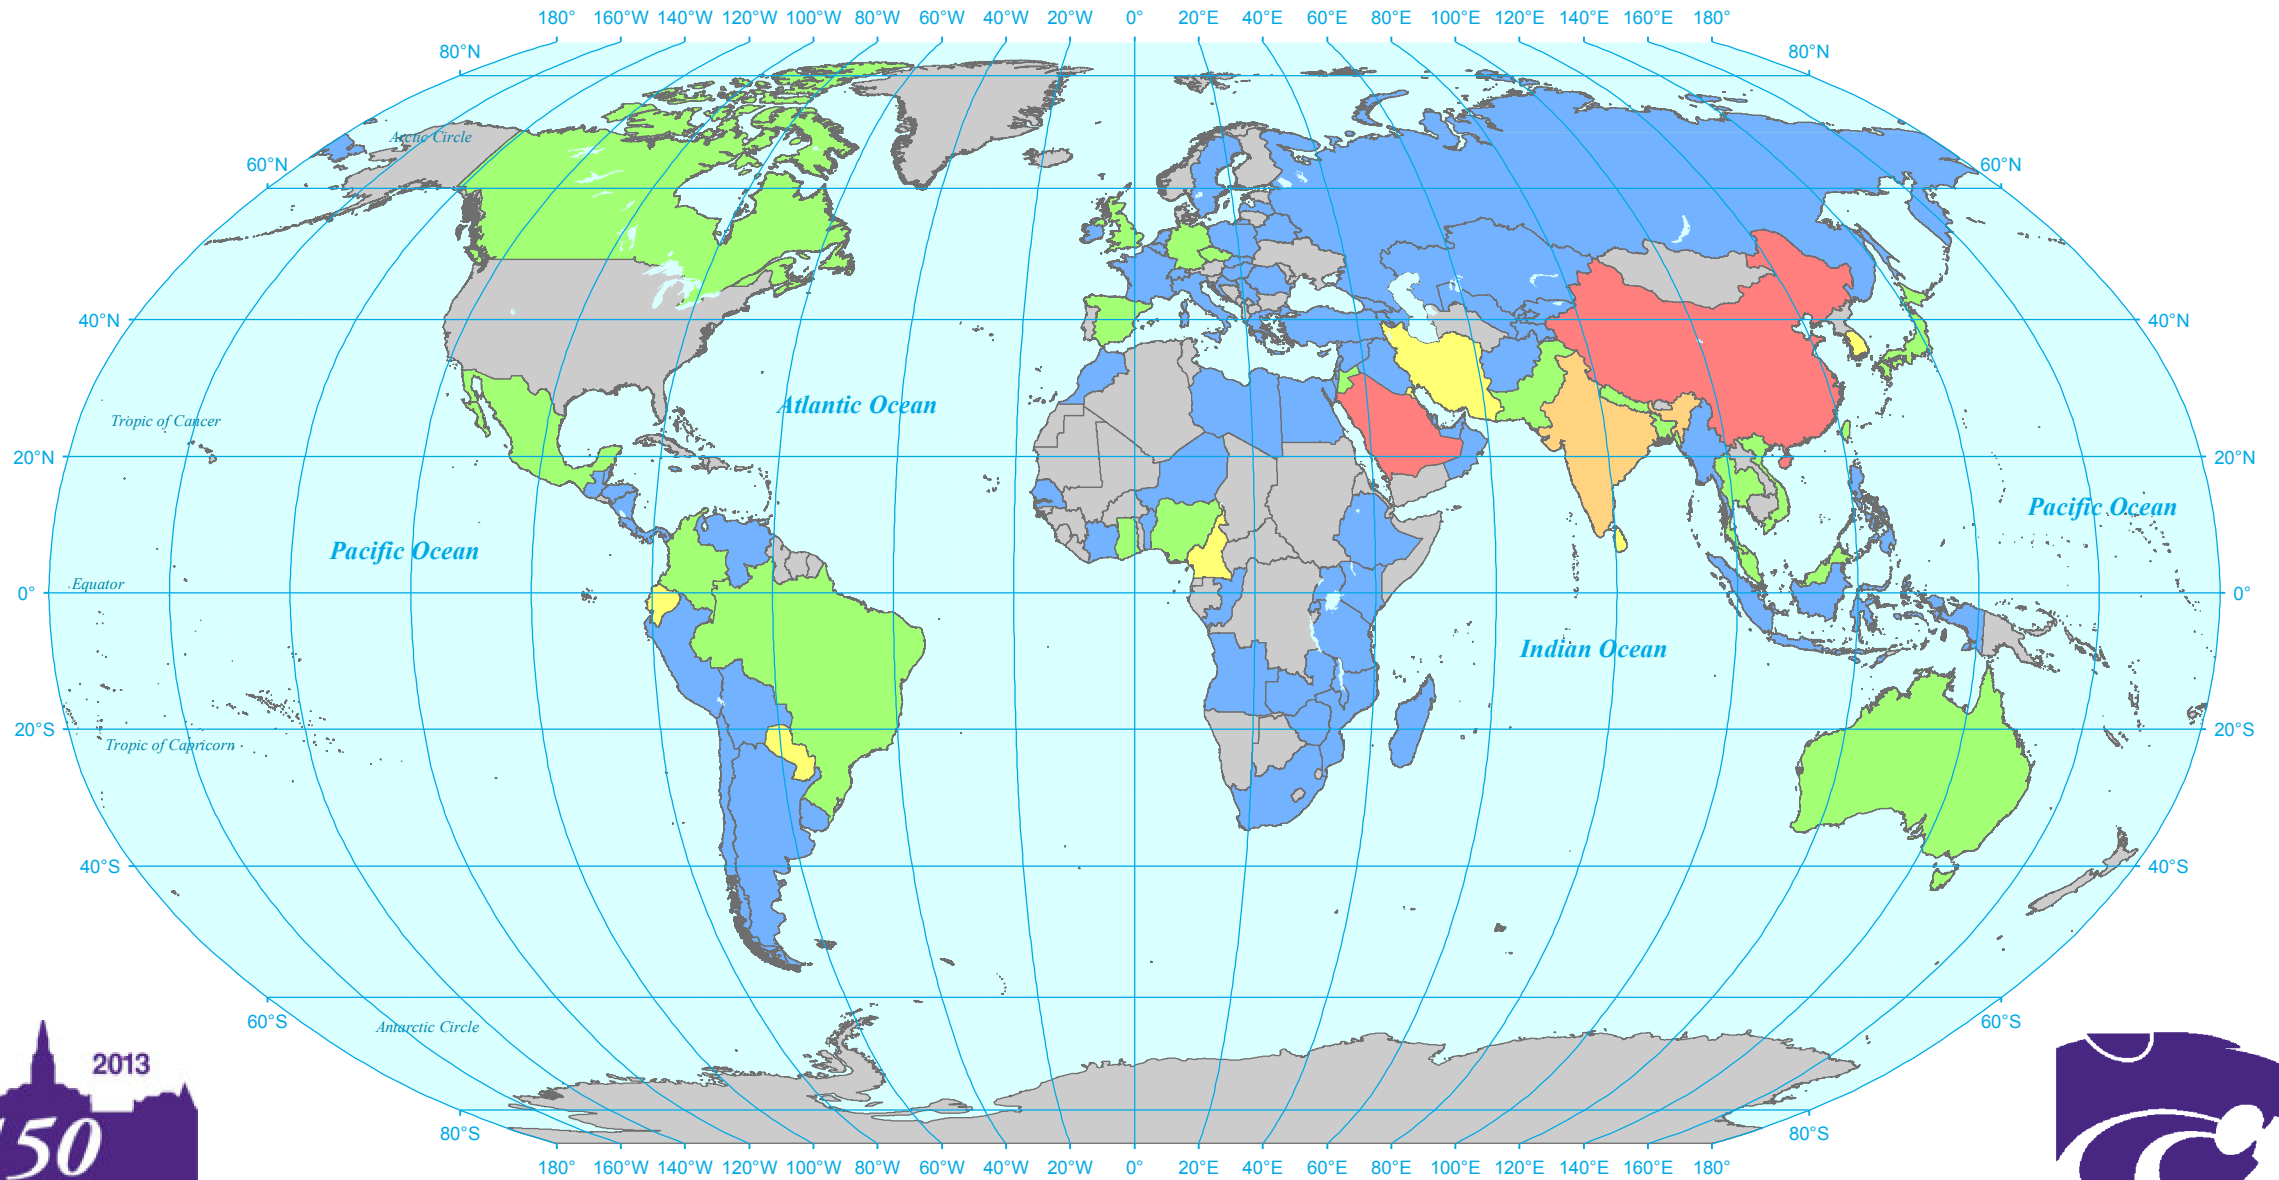

Kansas State University International Student Report - Fall 2013

KANSAS STATE UNIVERSITY

Number of Students

GISSAL
Kansas State University