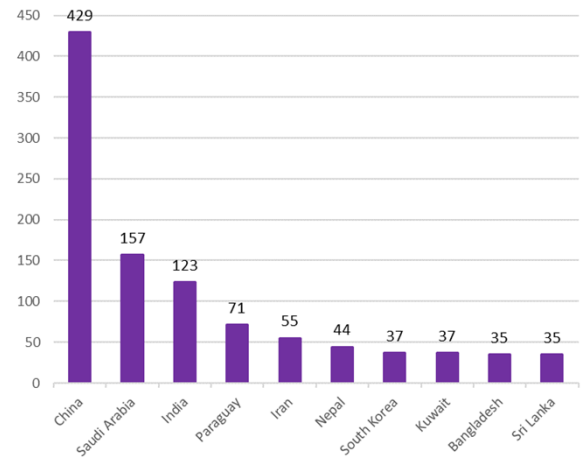

Top 10 Countries in 2019