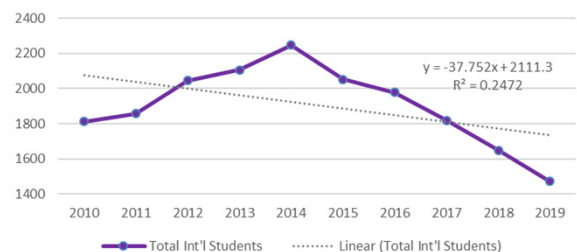

International Students by Year

<http://www.k-state.edu/geography>

Department of Geography and Geospatial Sciences Kansas State University
Telephone: (785) 532-6727 E-mail: geog@k-state.edu Twitter: @kstate_geog