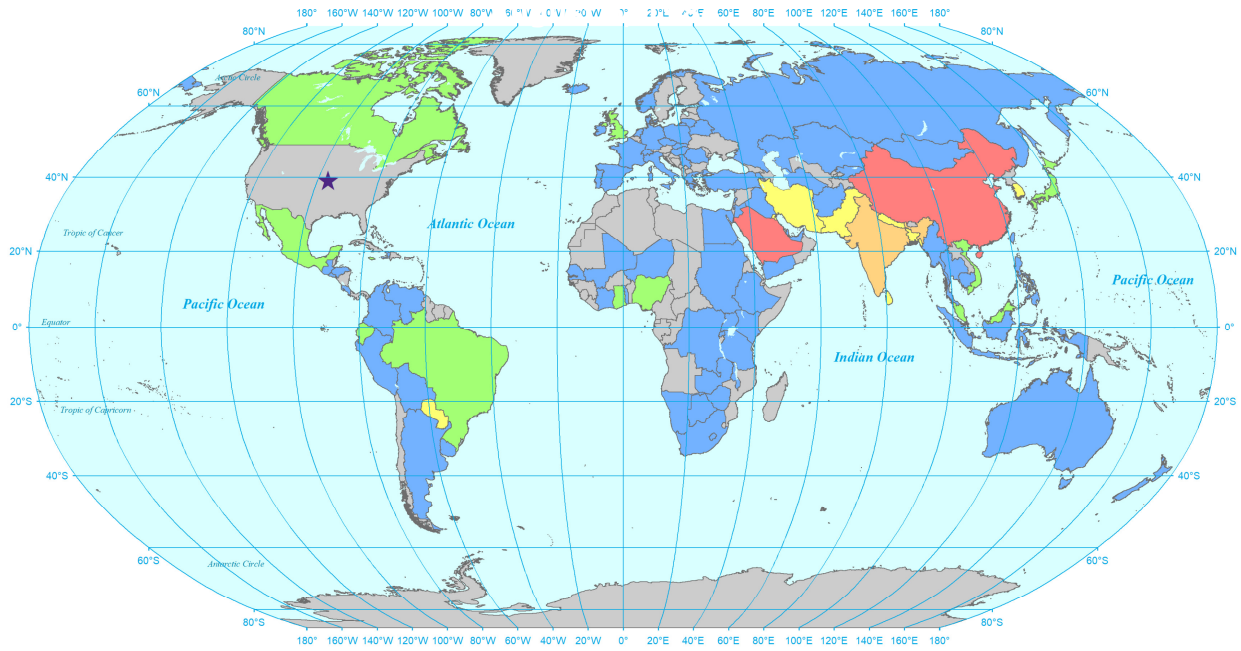

International Students at K-State

International Students at K-State (Fall 2019)

International Student and Scholar Services

KANSAS STATE UNIVERSITY Department of Geography and Geospatial Sciences

1,471 Total International Students from 103 Countries

Country	Undergraduate	Graduate	Other	Total	Country	Undergraduate	Graduate	Other	Total
Afghanistan			5	5	Lesotho		1		1
Angola			1	1	Lithuania	3			3
Argentina	1		7	8	Malawi		1		1
Armenia		1	1	2	Malaysia	6	3	1	10
Australia		2	5	7	Mali	1			1
Bahamas	3			3	Mexico	2	7	2	11
Bahrain		1		1	Mongolia		2		2
Bangladesh		35		35	Myanmar	1	1		2
Barbados	3	1		4	Namibia		1		1
Belarus		1		1	Nepal		44		44
Bolivia	1	1		2	Netherlands	3			3
Botswana		1		1	New Zealand	1			1
Brazil	3	22		25	Niger		1		1
Cambodia		1	1	2	Nigeria	3	19		22
Canada	6	5	1	12	Norway	2			2
China	228	174	27	429	Pakistan	4	26	1	31
Colombia		3		3	Palestina		2	1	3
Congo	3			3	Paraguay	62	8	1	71
Costa Rica		6		6	Peru	1			1
Cote D'Ivoire		1		1	Philippines	1	7		8
Czech Republic			7	7	Poland		1		1
Denmark	1		1	2	Portugal	1			1
Ecuador	1	10		11	Qatar	2			2
Egypt	3	2	4	9	Romania	1	2		3
El Salvador		2	2	4	Russia		3		3
Ethiopia	2	4		6	Rwanda		3		3
France	6		1	7	Saudi Arabia	107	38	12	157
Gambia	1			1	Senegal		1		1
Germany	3	1	5	9	Serbia	1	1		2
Ghana		14		14	Slovakia			3	3
Greece	1	1		2	South Africa	1	4		5
Guatemala		2		2	Spain	1			1
Haiti	1		1	2	Sri Lanka	1	33	1	35
Honduras	1	2		3	Sudan	1			1
Hong Kong	2		2	4	Switzerland	1			1
Hungary	1	2		3	Taiwan	2	2	2	6
Iceland		1		1	Tanzania		3		3
India	27	94	2	123	Thailand	1	4		5
Indonesia	1	2		3	Togo		1		1
Iran	1	54		55	Turkey	2	5		7
Iraq	2	3		5	Turkmenistan	2	1		3
Ireland	1			1	Turks & Caicos Islands	1			1
Italy	5	2		7	Uganda	1	6		7
Jamaica	9	2	1	12	United Arab Emirates	1			1
Japan	19	1	2	22	United Kingdom	8	1	4	13
Jordan	3	2		5	Uruguay		5		5
Kazakhstan	1	1		2	Venezuela	2	1		3
Kenya	1	4		5	Vietnam	8	10		18
Korea, South	12	24	1	37	Yemen	1			1
Kuwait	30	5	2	37	Zambia		1		1
Kyrgyzstan		1		1	Zimbabwe	2	4		6
Lebanon	1	3		4					