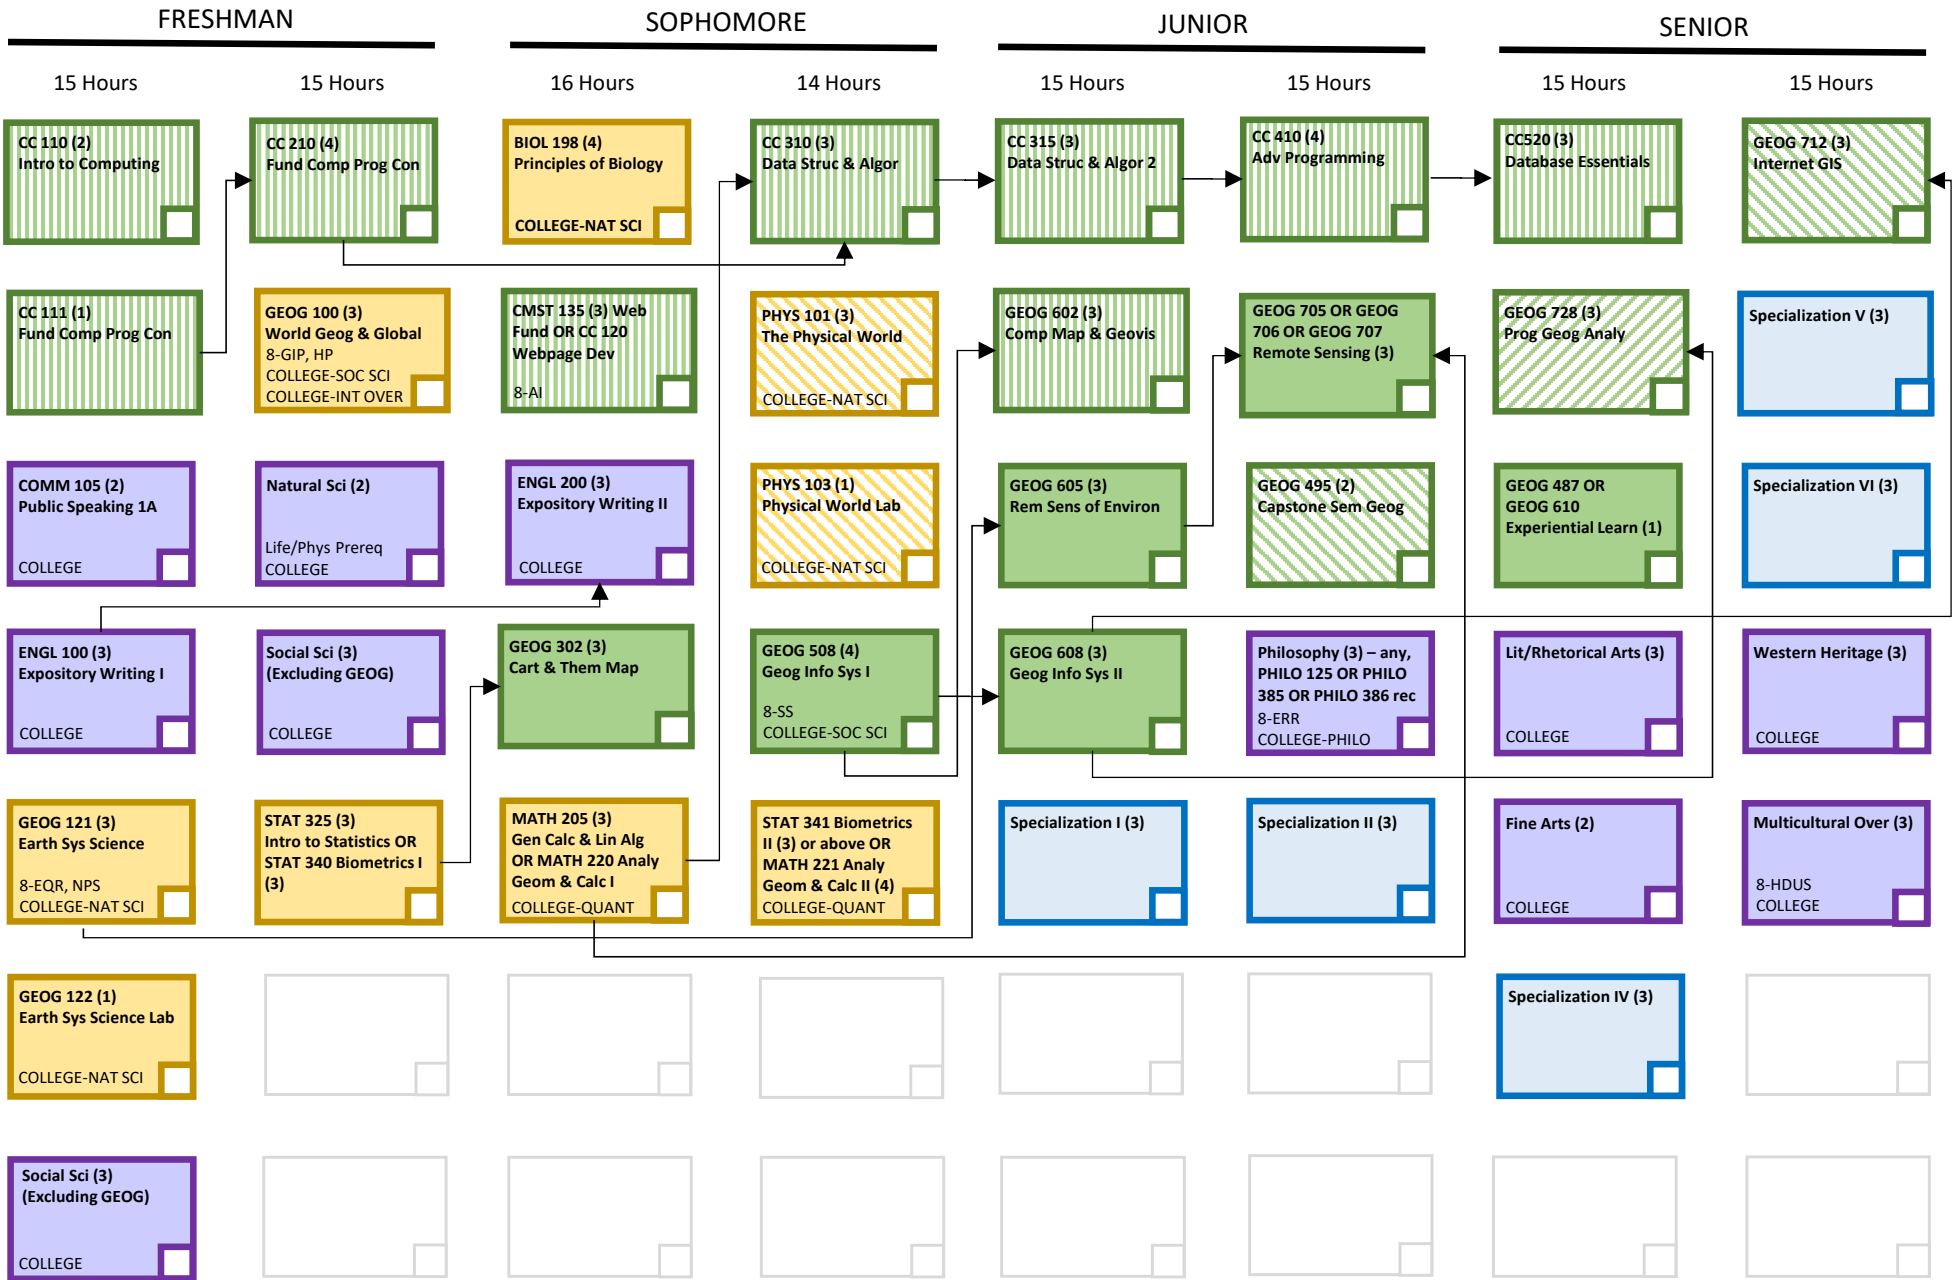

# GEOGRAPHIC INFORMATION SCIENCE & TECHNOLOGY (120 HRS)

Last Revised: 03/19/2024

STUDENT: \_\_\_\_\_

Fall Spring Online College Req STEM Req Core Req Elective Enrolled Passed Failed