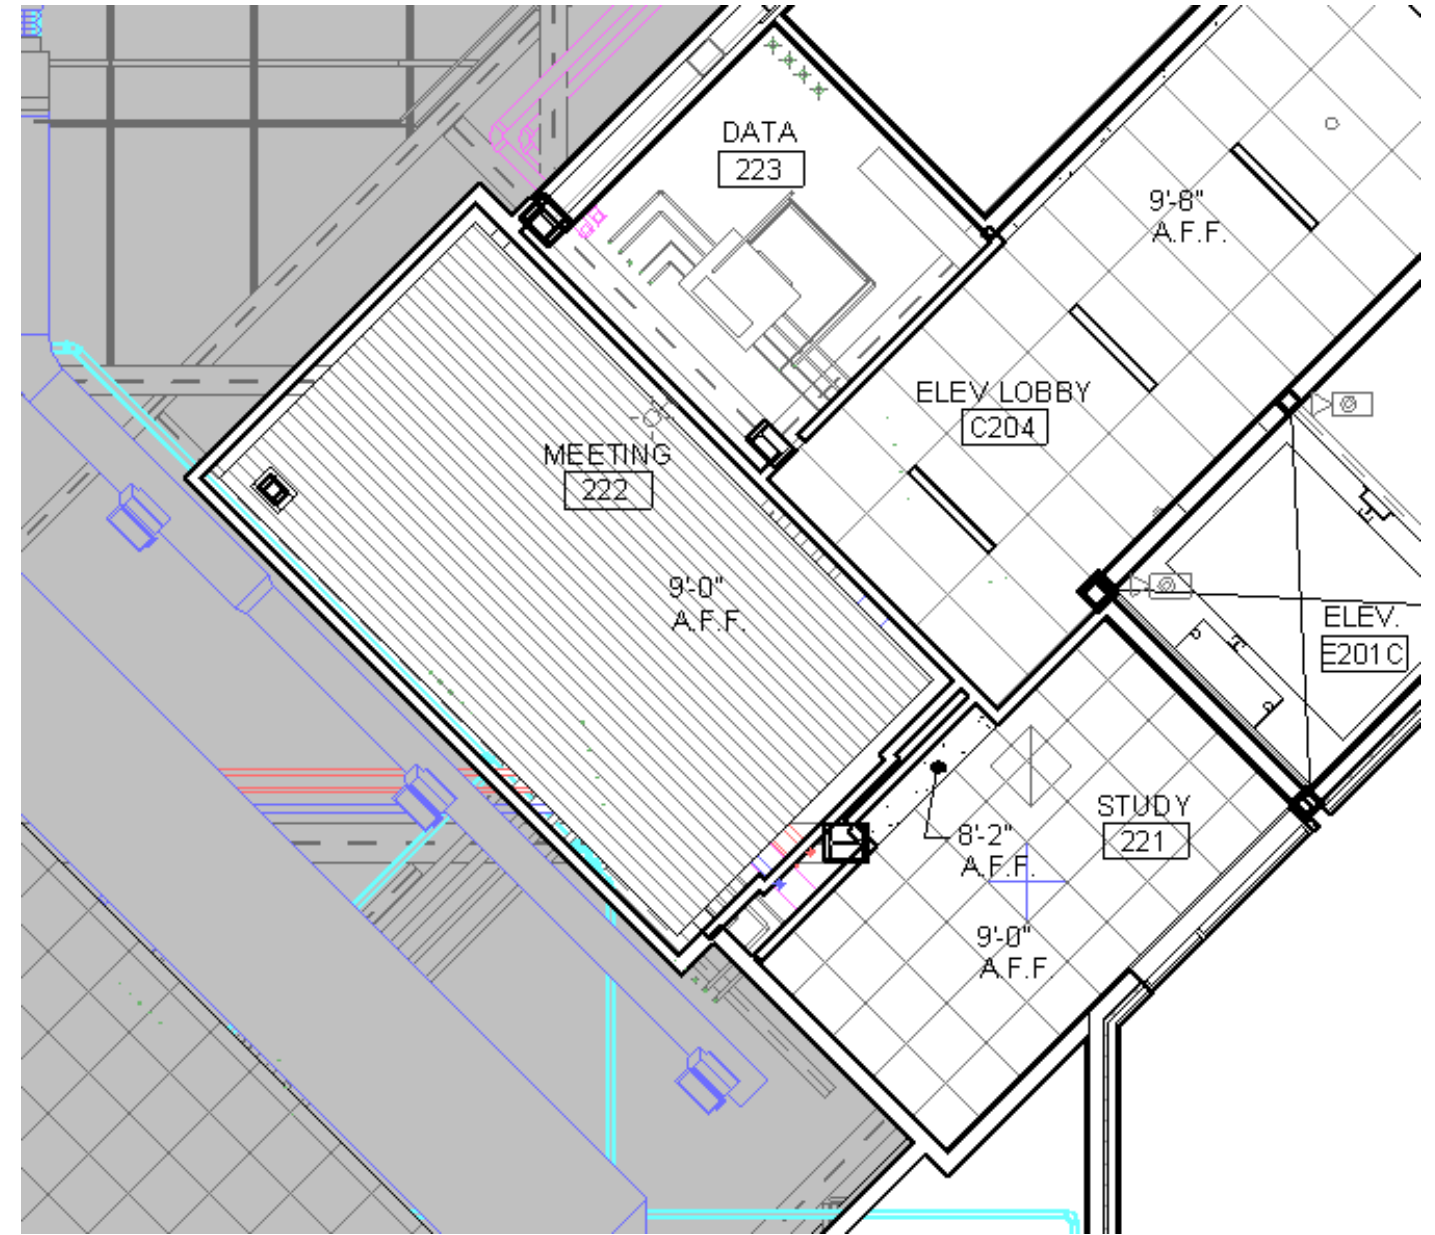

Light option A

Light option B

Light option C

2nd floor Lounge - looking east to Dining

2nd floor Concourse - looking east towards Dining

2nd floor Concourse - looking west

1st floor Concourse - looking east

1st floor Concourse - looking west

2nd floor Multi-Purpose Classroom - looking north

Suspended fixture LED on dimmer

Suspended Pendant fixture LED in combination with recessed cans on dimmer

Suspended fixture LED on dimmer

2nd floor Meeting Room overlooking Dining

Pendant LED over island table -
black finish with black cord