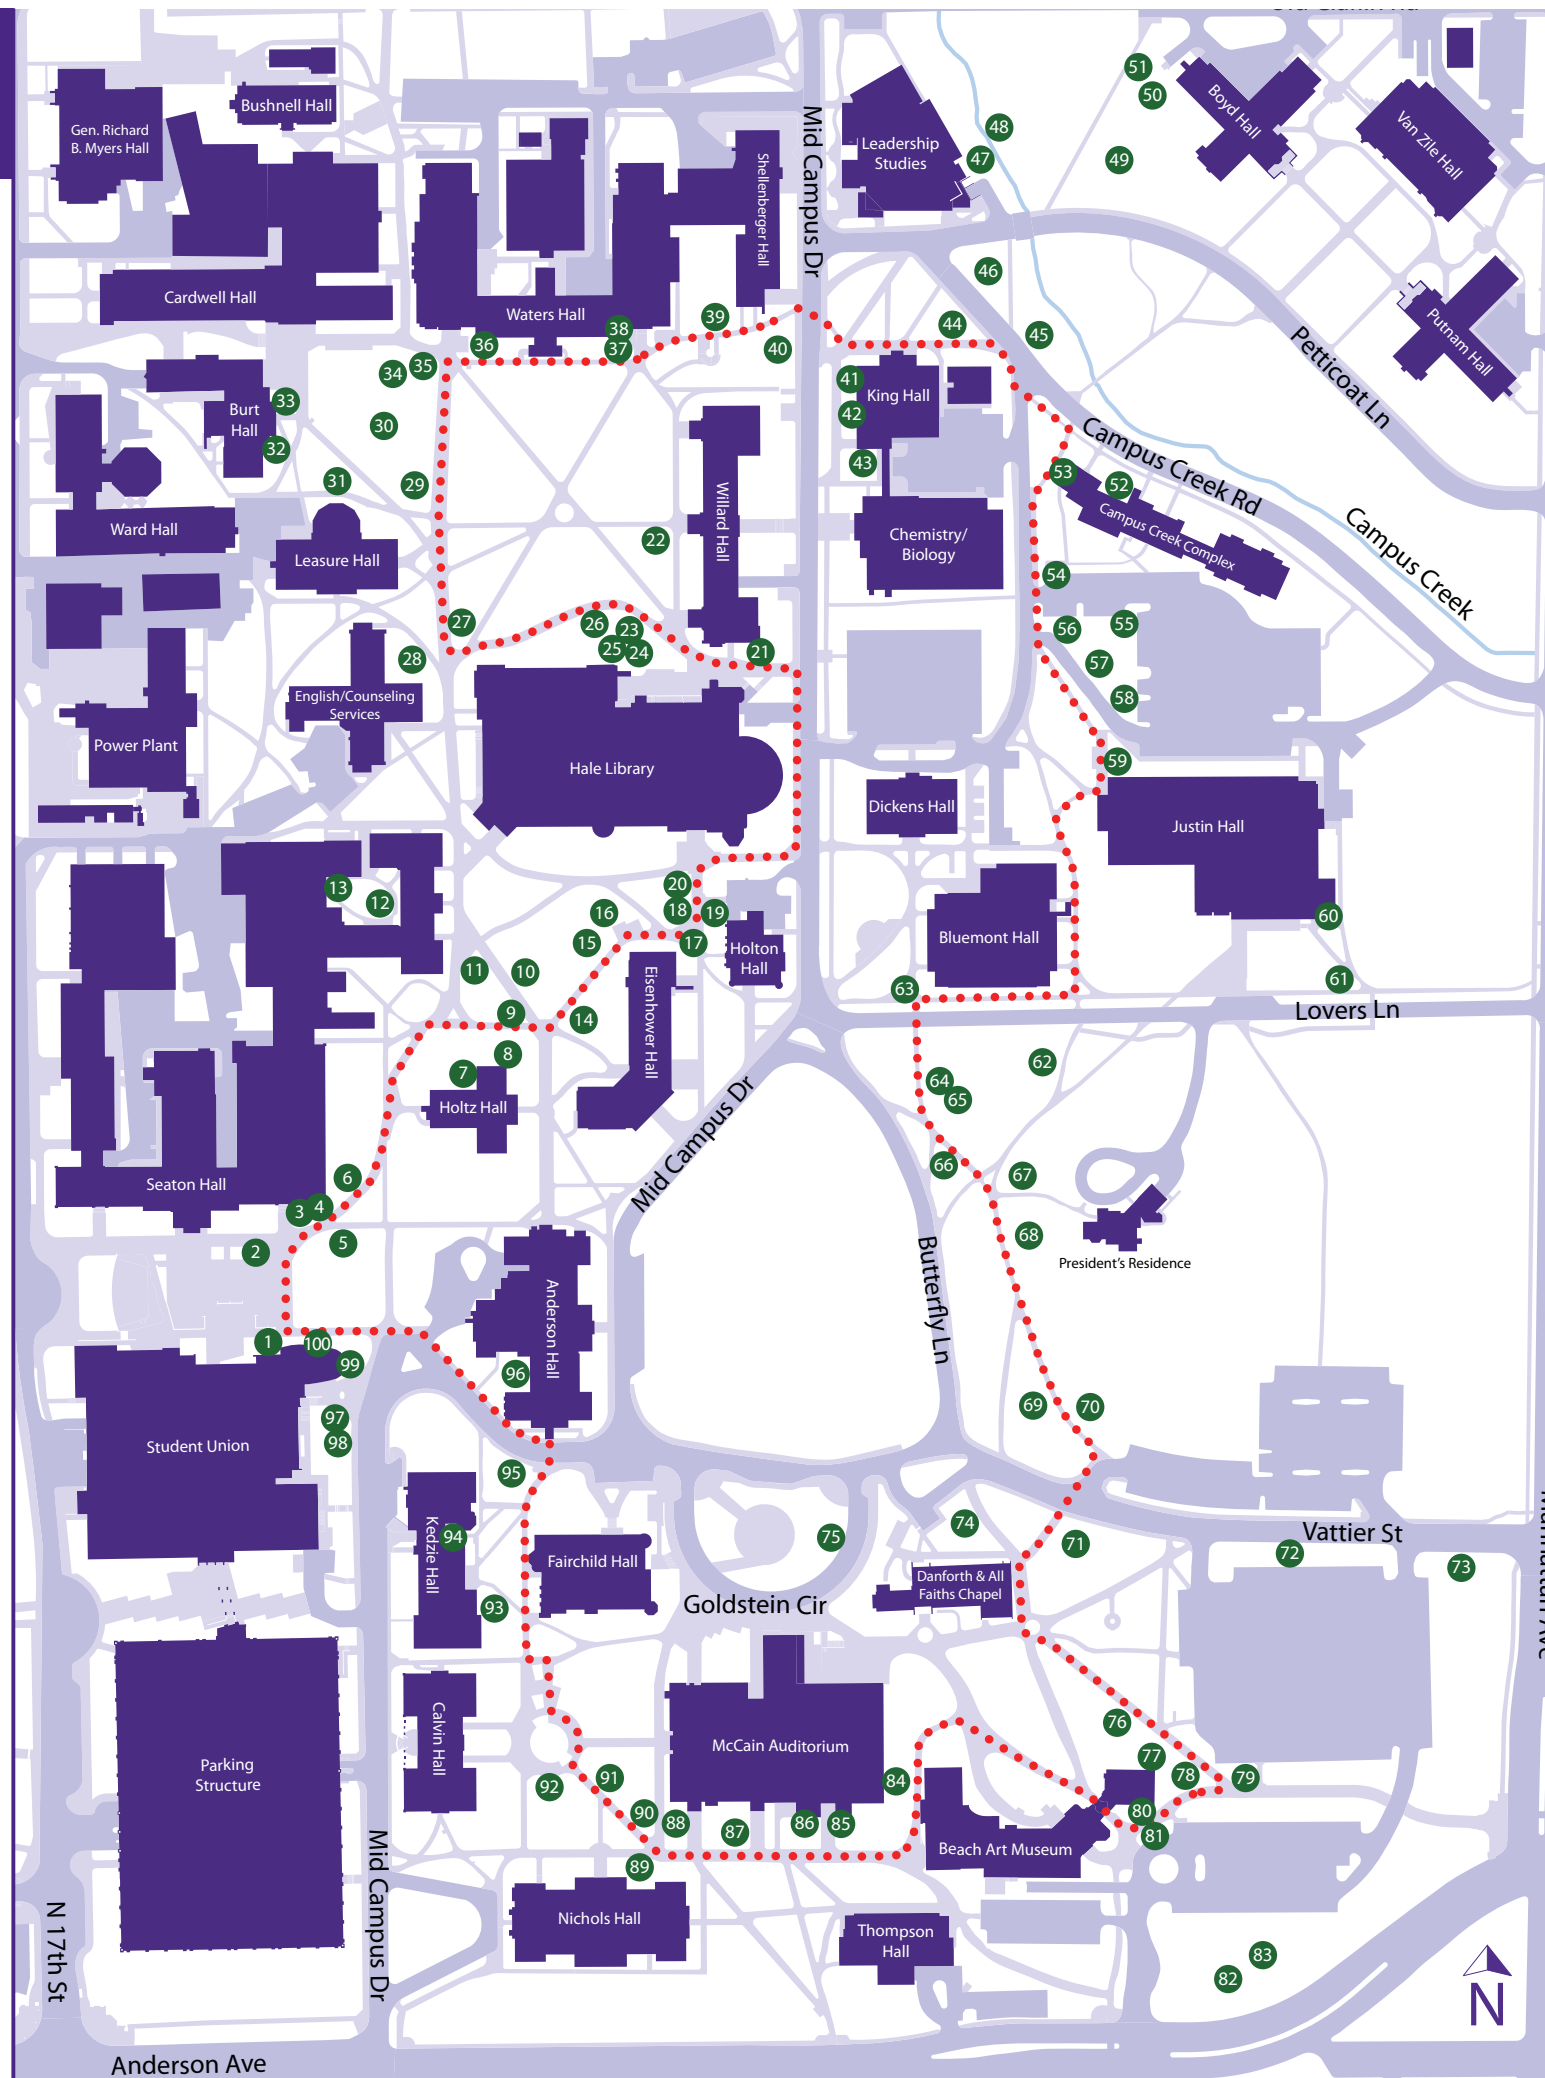

Map

- Tree Walk Route ●●●●●
- Campus Paths ———
- Streets ———
- Trees 40

34 Norway Spruce
Picea abies

70 Eastern Cottonwood
Populus deltoides

98 Kentucky Coffee
Gymnocladus dioica

KANSAS STATE UNIVERSITY

39 Ponderosa Pine
Pinus ponderosa

Campus Tree Walk

An outdoor educational experience for faculty, staff, students, and the community.

80 Eastern Redbud
Cercis canadensis

History

Kansas State University began as the Bluemont College in 1858. The University was founded as a “land grant” public college with mandatory engineering, agriculture, and military science programs under the Morrill Act of 1862. The act allocated 30,000 acres of public land to each member of the Congressional Union. The college expanded in 1875 to its current main campus between Denison and Manhattan Ave.

The Tree Walk provides an opportunity to learn and relax amongst the diverse collection of trees on campus. Along the Tree Walk, enjoy the beauty of the campus and learn about native Kansas trees as well as trees adapted to the area (USDA plant and hardiness zone 5). The 1.5 mile tree walk begins and ends at the Student Union and will take approximately one and a half hour to complete.