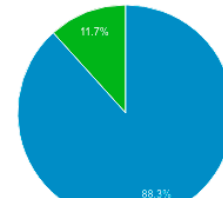

Sessions

31,506

Users

8,188

Pageviews

135,882

Pages / Session

4.31

Avg. Session Duration

00:03:02

Bounce Rate

28.24%

% New Sessions

11.68%

Returning Visitor New Visitor