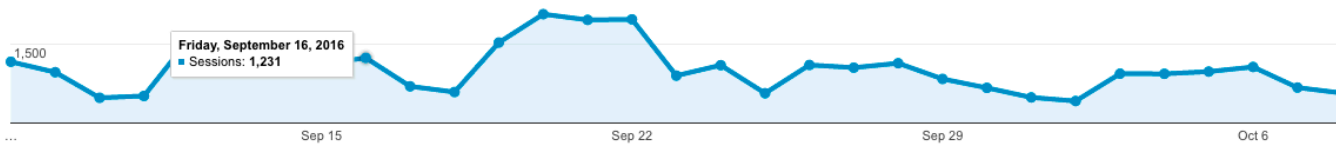

## Audience Overview

Sep 8, 2016 - Oct 8, 2016

Email Export Add to Dashboard Shortcut

All Users  
100.00% Sessions

+ Add Segment

### Overview

Sessions vs. Select a metric

Hourly Day Week Month

Sessions

3,000

Sessions

31,506

Users